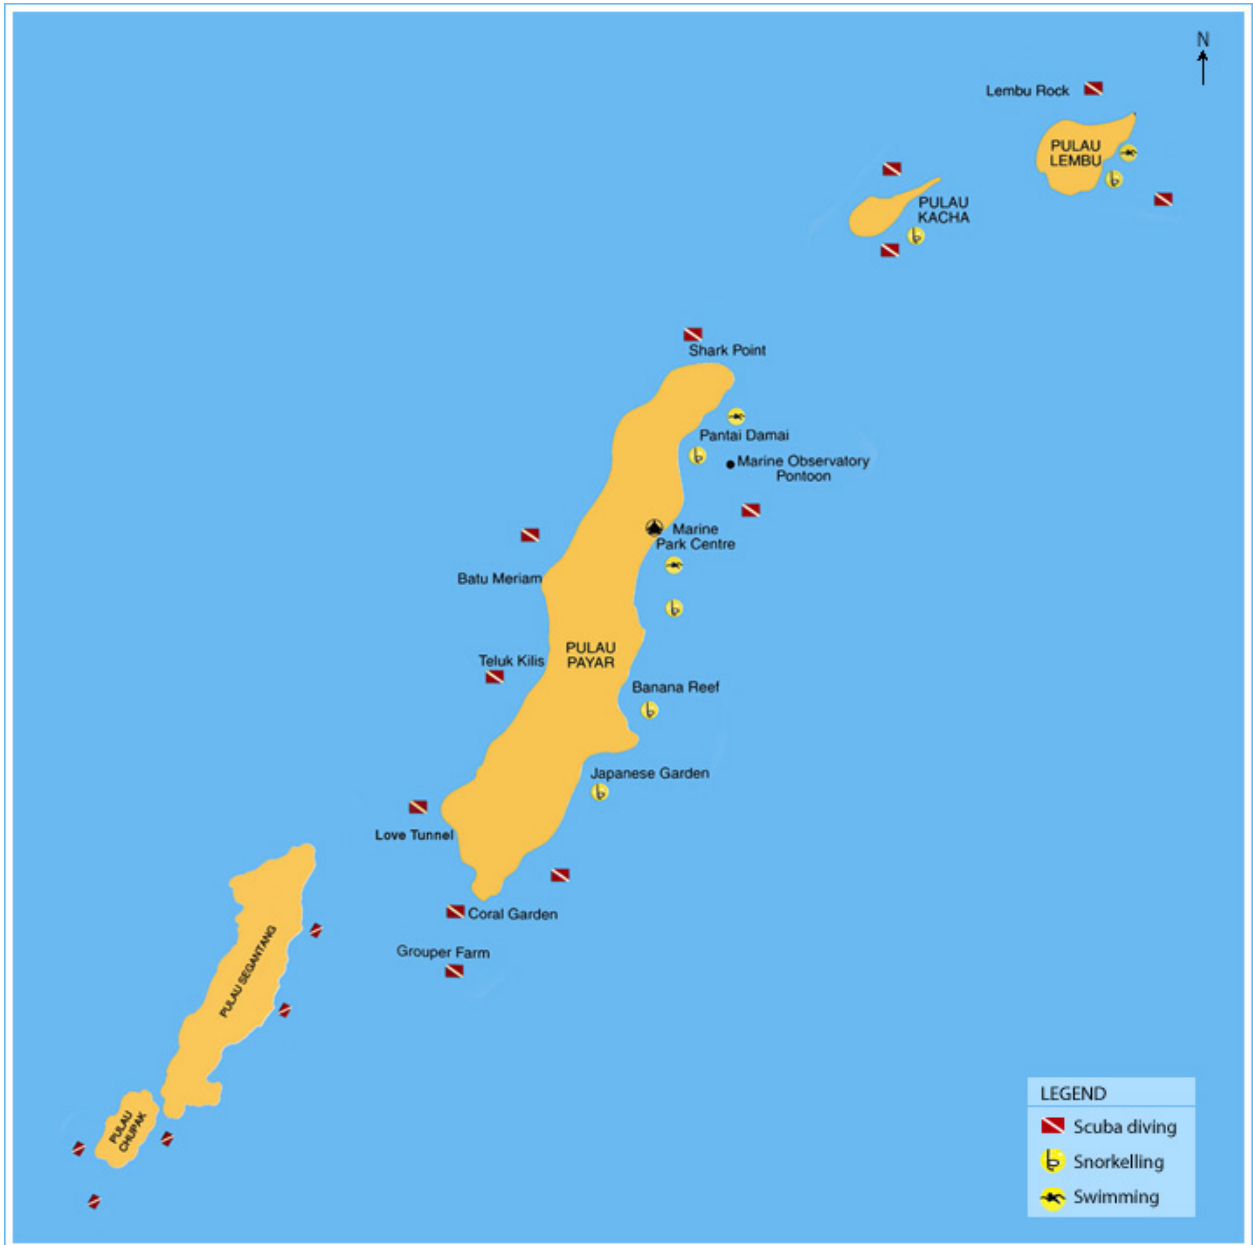

MEDIA INFORMATION

AFFECTED DIVE SITES CLOSED TEMPORARILY FOR CORAL RECOVERY

(Update: 23 July 2010)

Several dive sites in three states in Peninsular Malaysia have been temporary closed due to coral bleaching, a phenomenon caused by global warming that has increased sea water temperature. According to the Department of Marine Park, Malaysia has more than 80 dive sites.

The closure period is **from July 2 until October 31, 2010** and the affected areas are listed below:

KEDAH

- ❖ Pulau Payar (3 out of 8 sites) - *Teluk Wangi, Pantai Damai dan Coral Garden;*

TERENGGANU

- ❖ Pulau Perhentian Besar (2 out of 9 sites) - *Teluk Dalam, Tanjung Tukas Darat to Tanjung Tukas Laut*
- ❖ Pulau Redang (1 out of 9 sites) - *Teluk Bakau*
- ❖ Pulau Tenggol (1 out of 8 sites) - *Teluk Ayer Tawar*

PAHANG

- ❖ Pulau Chebeh
- ❖ Pulau Tulai – Batu Malang
- ❖ Pulau Rengis
- ❖ Pulau Tumok

❖ Pulau Soyak

The Director General of Department of Marine Park of Malaysia, Mr. Abdul Jamal Mydin said, it was necessary to close marine parks and islands to protect the coral reefs which had turned white.

KEDAH STATE

JOHOR STATE

PAHANG STATE

TERENGGANU STATE

LIST OF DIVE SITES

- The red indicates other islands within the Marine Parks

STATE	ISLAND	DIVE SITES
TERENGGANU	PERHENTIAN BESAR & KECIL	17
	LANG TENGAH	7
	PINANG	2
	REDANG	9
	KAPAS	5
	NYIREH	4
	TENGGOL	8
PAHANG	TIOMAN	7
	SEMBILANG	1
	TASU	1
	CHEBEH	1
	TULAI	2
	SEPOI	1
	LABAS	1
JOHOR	TINGGI	5
	PENYEMBONG	1
	IBOL	1
	LANTING	2
	SIMBANG	1
	NANGA BESAR	1
	MENTINGGI	1
KEDAH	PAYAR	8
	SEGANTANG	2
	CUPAK	3
	KACHA	2
	LEMBU	2