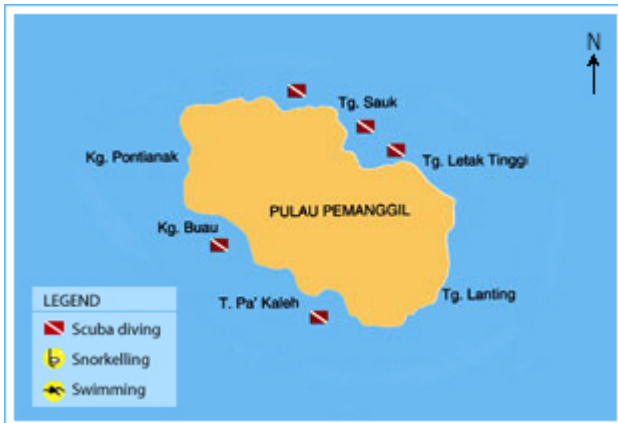

MEDIA INFORMATION

AFFECTED DIVE SITES CLOSED TEMPORARILY FOR CORAL RECOVERY

(Update: 23 July 2010)

Several dive sites in three states in Peninsular Malaysia have been temporary closed due to coral bleaching, a phenomenon caused by global warming that has increased sea water temperature. According to the Department of Marine Park, Malaysia has more than 80 dive sites.

The closure period is **from July 2 until October 31, 2010** and the affected areas are listed below:

KEDAH

- ❖ Pulau Payar (3 out of 8 sites) - *Teluk Wangi, Pantai Damai dan Coral Garden;*

TERENGGANU

- ❖ Pulau Perhentian Besar (2 out of 9 sites) - *Teluk Dalam, Tanjung Tukas Darat to Tanjung Tukas Laut*
- ❖ Pulau Redang (1 out of 9 sites) - *Teluk Bakau*
- ❖ Pulau Tenggol (1 out of 8 sites) - *Teluk Ayer Tawar*

KEDAH STATE

JOHOR STATE

PAHANG STATE

TERENGGANU STATE

LIST OF DIVE SITES

- The red indicates other islands within the Marine Parks

STATE	ISLAND	DIVE SITES
TERENGGANU	PERHENTIAN BESAR & KECIL	17
	LANG TENGAH	7
	PINANG	2
	REDANG	9
	KAPAS	5
	NYIREH	4
	TENGGOL	8
PAHANG	TIOMAN	7
	SEMBILANG	1
	TASU	1
	CHEBEH	1
	TULAI	2
	SEPOI	1
	LABAS	1
JOHOR	TINGGI	5
	PENYEMBONG	1
	IBOL	1
	LANTING	2
	SIMBANG	1
	NANGA BESAR	1
	MENTINGGI	1
KEDAH	PAYAR	8
	SEGANTANG	2
	CUPAK	3
	KACHA	2
	LEMBU	2